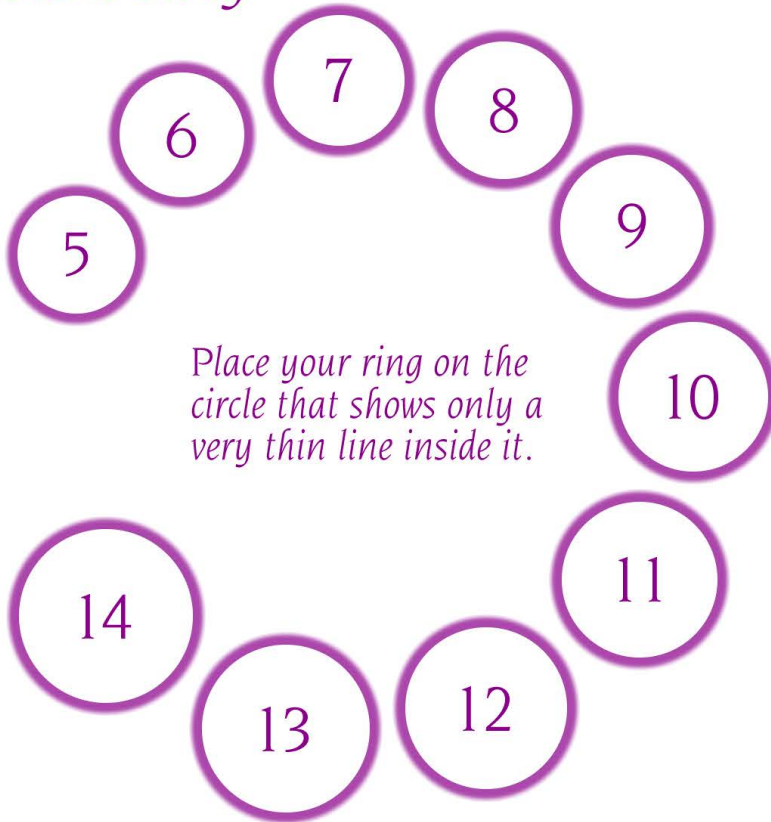

Each purchase includes our 60-day satisfaction guarantee!

Original jewelry designs available only from the Concorde Collection

Find Your Ring Size

Important: Print this page at actual size ~100% Scale

Have Ring

Place your ring on the circle that shows only a very thin line inside it.

No Ring

Wrap a firm string around your finger and mark where it overlaps, then place it on the line that matches.

Visit our website for special offers

Point your phone camera here...

...tap when you see the link!