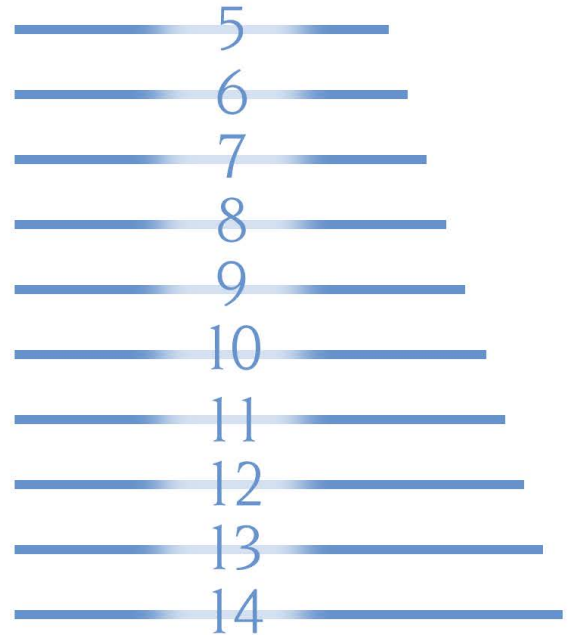

Each purchase includes our 60-day satisfaction guarantee!

Original jewelry designs available only from the Concorde Collection

Find Your Ring Size

Important: Print this page at actual size ~100% Scale

Have Ring

Place your ring on the circle that shows only a very thin line inside it.

No Ring

Wrap a firm string around your finger and mark where it overlaps, then place it on the line that matches.

Visit our website for special offers